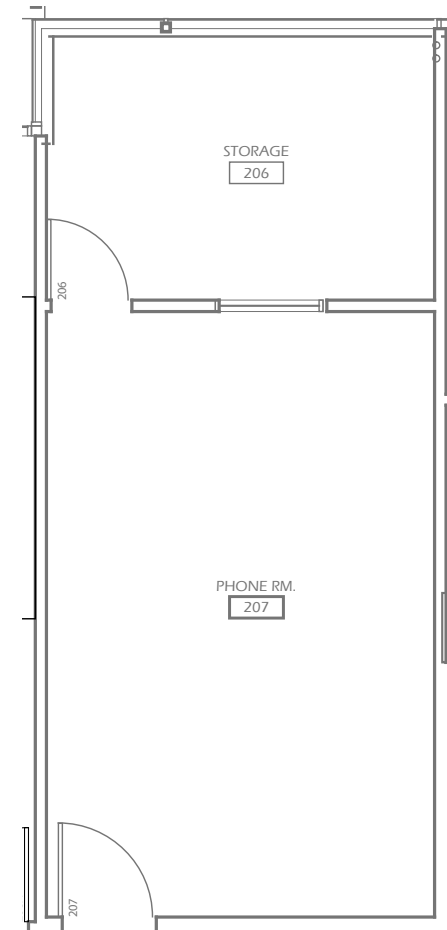

AVAILABILITY DATE

Now