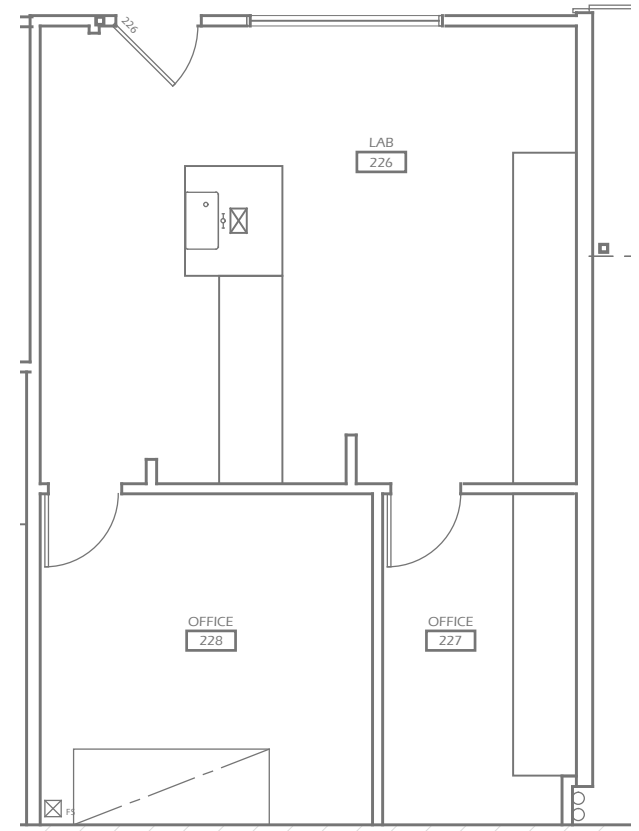

AVAILABILITY DATE

January 1, 2021