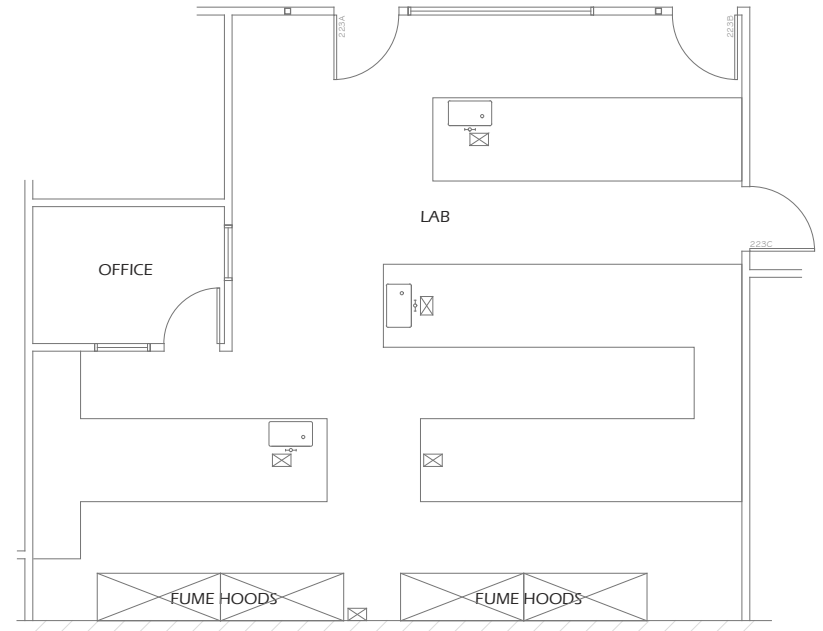

AVAILABILITY

SUITE NUMBER

221-223

SQUARE FEET

±1,832 SF

RATE

\$3.50 NNN PSF / Monthly
(NNN's estimated at \$0.82 PSF)

AVAILABILITY DATE

Now

11107 ROSELLE STREET

◆ SAN DIEGO, CALIFORNIA 92121 ◆

AVAILABILITY

SUITE NUMBER

226-228

SQUARE FEET

±1,155 SF