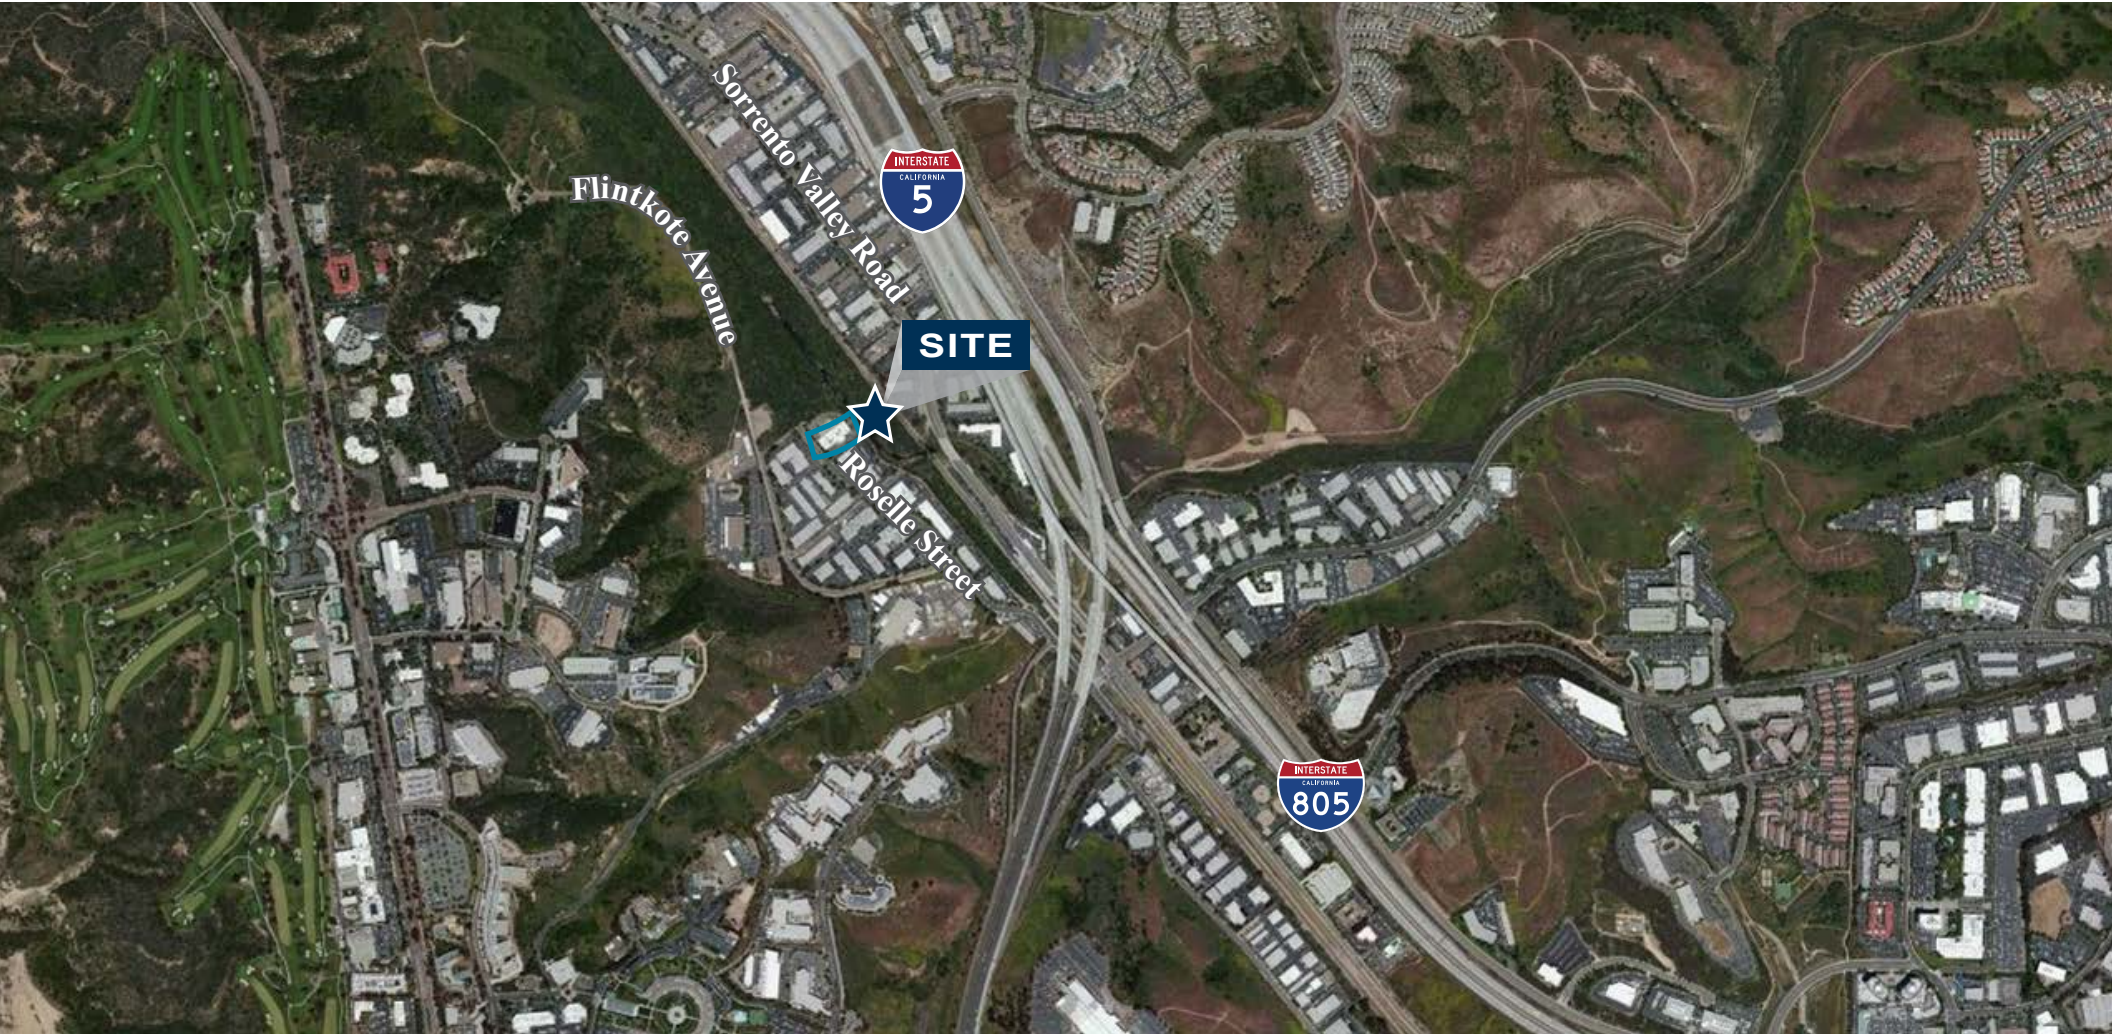

11107 ROSELLE STREET

◆ SAN DIEGO, CALIFORNIA 92121 ◆

JOSH WEST
Vice President, Partner
Lic #01923375
858.458.3358
jwest@voitco.com

BRIAN MULVANEY, SIOR, CCIM
Senior Vice President, Partner
Lic #00938944
858.458.3372
bmulvaney@voitco.com

Voit
REAL ESTATE SERVICES

4180 La Jolla Village Drive, Suite 100, La Jolla, CA 92037 • 858.453.0505 • 858.408.3976 Fax • Lic #01991785 | www.voitco.com

Licensed as a Real Estate Salespersons by the DRE. ©2020 Voit Real Estate Services, Inc. All Rights Reserved. The information contained herein has been obtained from sources we deem reliable. While we have no reason to doubt its accuracy, we do not guarantee it.