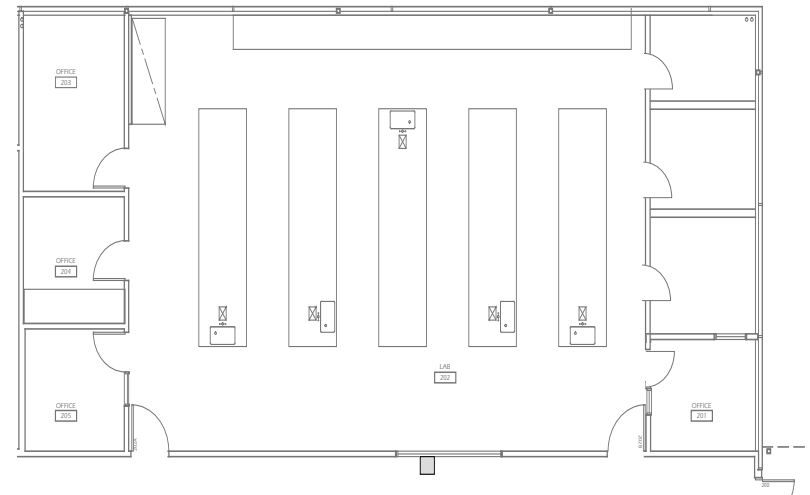

11107 ROSELLE STREET

◆ SAN DIEGO, CALIFORNIA 92121 ◆

AVAILABILITY

SUITE NUMBER

201-205

SQUARE FEET

±3,395 SF

RATE

$3.50 NNN PSF / Monthly
(NNN's estimated at $0.82 PSF)

AVAILABILITY DATE

April 1, 2021